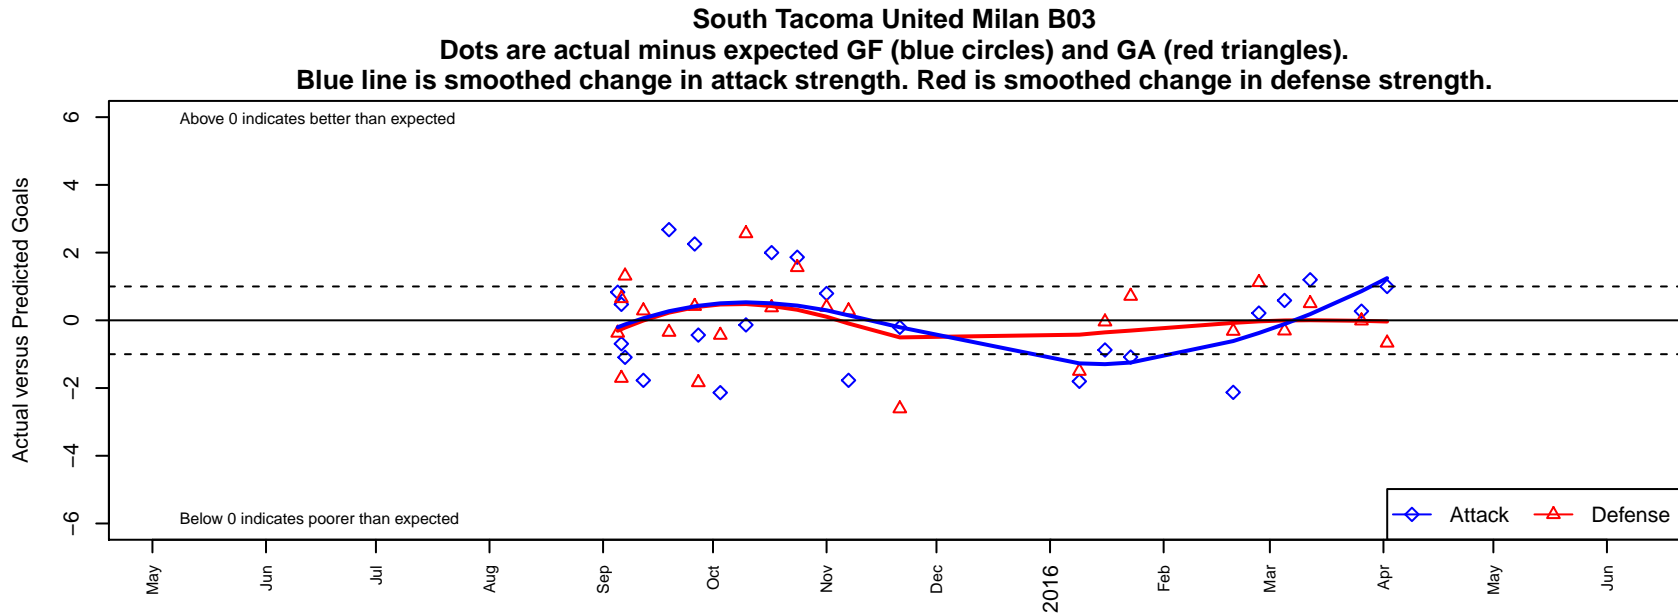

**attack and defense variance (black dot)
relative to other teams
and top 10 in region**

**attack and defense rating
relative to others at age
and all opponents in last 13 months**

South Tacoma United Milan B03

Tacoma United FC
Tacoma, WA
B03 total strength=554
attack=0.64 defense=0.28
fall league = SSUL B02 Div 2
spr league = Spr NPSL Div 2 U12

alt names used:
STU Milan BU12
South Tacoma United Milan – BU12
South Tacoma United Milan – BU12
STU Milan

Venues played:
2015 Labor Day Cup BU12 Silver
2015 SSUL B02 Div 2
2015 Founders Cup B03
2015 Spr NPSL Division 2 U12