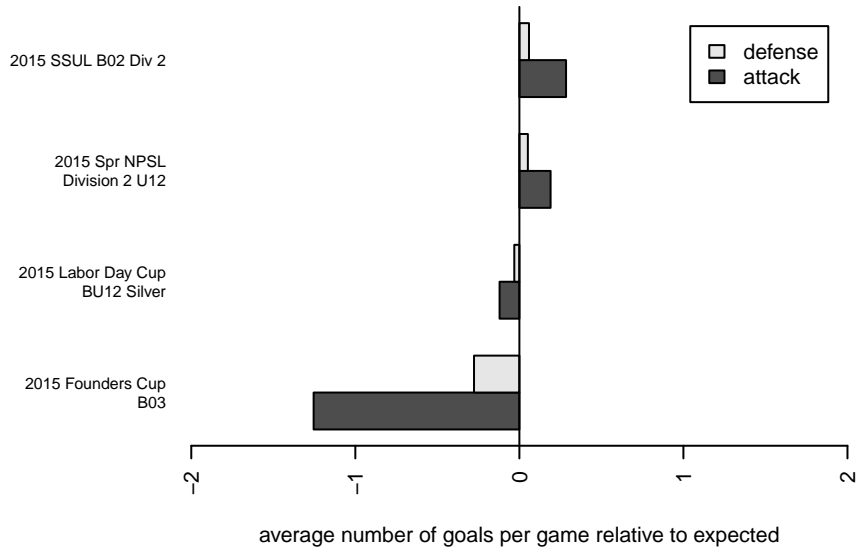

Performance relative to 13 month average