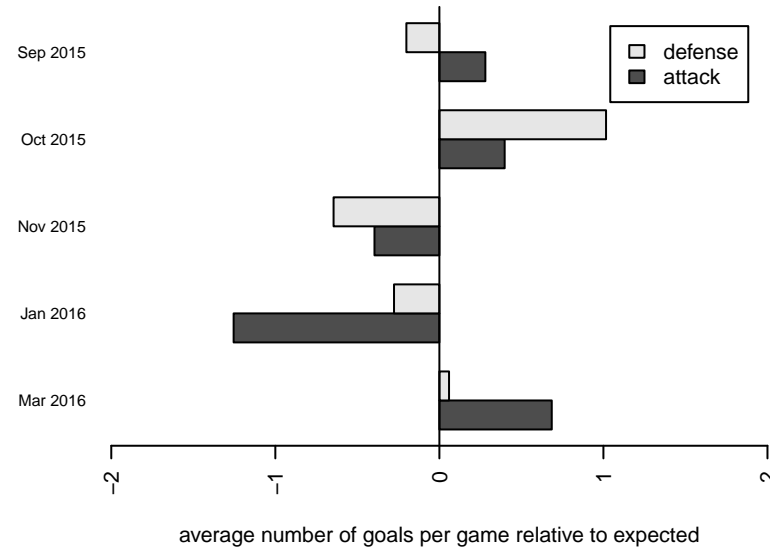

Performance relative to 13 month average