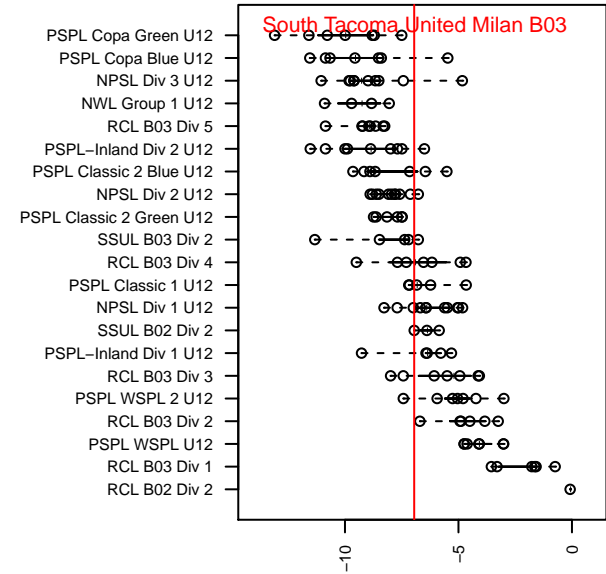

**attack and defense rating
relative to others at age
and all opponents in last 13 months**